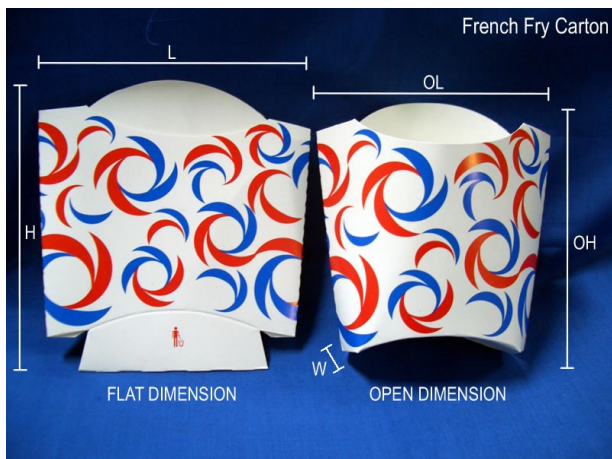

STANDARD FRIES HOLDER

Code	FLAT DIMENSION L x H (mm)	OPEN DIMENSION OL x W x OH (mm)	Packing (pcs) Per Case	Packing (pcs) Bundle/Qty	Case Cube (Cu. Meter)
MFB-SML	115 x 122	100 x 45 x 109	2000	50/40	0.02444
MFB-SQ	138 x 122	123 x 58 x 114	2000	50/40	0.03825
MFB-MD	128 x 138	114 x 53 x 122	1500	50/30	0.02580
MFB-MAXI	128 x 168	110 x 55 x 152	1200	50/24	0.03478

** Custom logo printing & packing available / OEM Packing welcome / Custom sizes