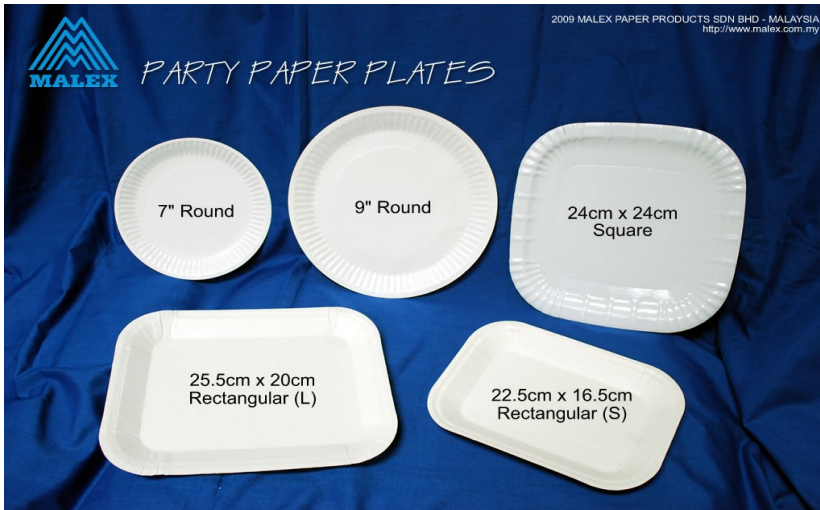

PARTY PAPER PLATES

Code	Description	Dimension	Packing (pcs) Per Case
PTD7	Round Plate 7inch	7inch	1000
PTD9	Round Plate 9inch	9inch	1000
PTS	Square Plate	240mm x 240mm	1000
PTRS	Rectangular Plate Small	225mm x 165mm	1000
PTRL	Rectangular Plate Large	255mm x 200mm	1000

** Custom logo printing & packing available / OEM Packing welcome

- ** Party plate in various Shape & sizes
- ** Suitable for all occasion
- ** Customizable printing
- ** Low MOQ

PIZZA SLICE PLATE

Code	Description	Packing (pcs) Per Case	Case Cube (Cu.Meter)
MPZ14	Pizza Slice Plate Quarter	500pcs	0.04538
MPZ18	Pizza Slice Plate One-Eight	750pcs	0.04611

** Custom logo printing & packing available / OEM Packing welcome